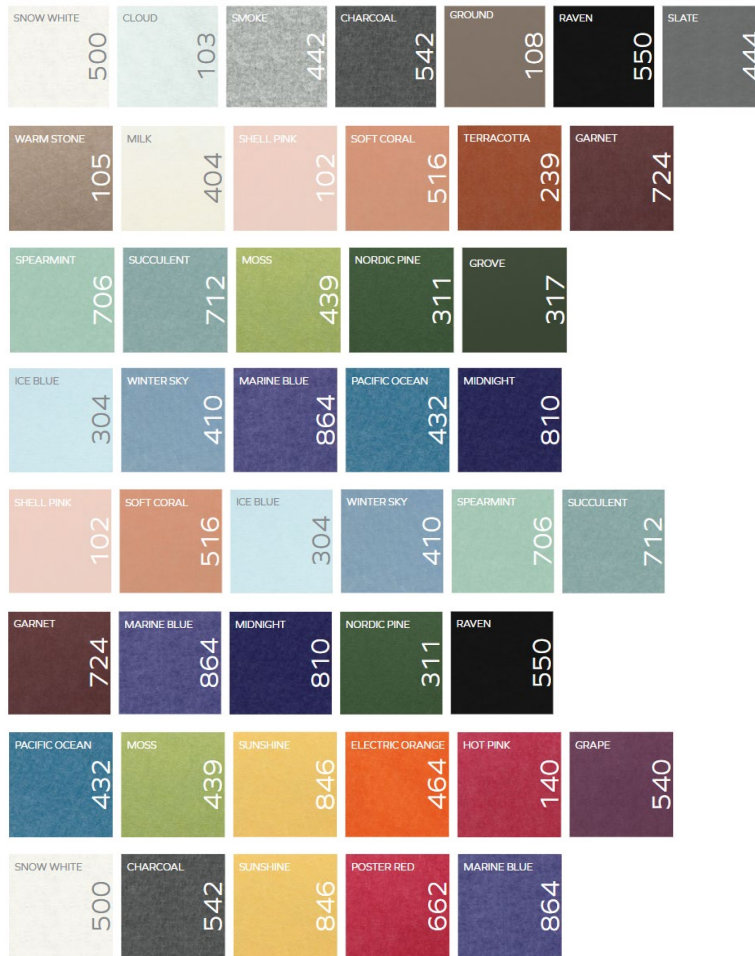

### Acoustic colors:

Ø 800	Ø 1000	Ø 1200	Ø 1800	
1	2	3	4	Color
11-02883	11-02911	11-02939	11-02967	SHELL PINK
11-02884	11-02912	11-02940	11-02968	CLOUD
11-02885	11-02913	11-02941	11-02969	WARM STONE
11-02886	11-02914	11-02942	11-02970	GROUND
11-02887	11-02915	11-02943	11-02971	HOT PINK
11-02888	11-02916	11-02944	11-02972	TERRACOTTA
11-02889	11-02917	11-02945	11-02973	ICE BLUE
11-02890	11-02918	11-02946	11-02974	NORDIC PINE
11-02891	11-02919	11-02947	11-02975	GROVE
11-02892	11-02920	11-02948	11-02976	MILK
11-02893	11-02921	11-02949	11-02977	WINTER SKY
11-02894	11-02922	11-02950	11-02978	PACIFIC OCEAN
11-02895	11-02923	11-02951	11-02979	MOSS
11-02896	11-02924	11-02952	11-02980	SMOKE GREY
11-02897	11-02925	11-02953	11-02981	SLATE
11-02898	11-02926	11-02954	11-02982	ELECTRIC ORANGE
11-02899	11-02927	11-02955	11-02983	SNOW WHITE
11-02900	11-02928	11-02956	11-02984	SOFT CORAL
11-02901	11-02929	11-02957	11-02985	GRAPE
11-02902	11-02930	11-02958	11-02986	CHARCOAL
11-02903	11-02931	11-02959	11-02987	RAVEN
11-02904	11-02932	11-02960	11-02988	POSTER RED
11-02905	11-02933	11-02961	11-02989	SPERMINT
11-02906	11-02934	11-02962	11-02990	SUCCULENT
11-02907	11-02935	11-02963	11-02991	GARNET
11-02908	11-02936	11-02964	11-02992	MIDNIGHT
11-02909	11-02937	11-02965	11-02993	SUNSHINE
11-02910	11-02938	11-02966	11-02994	MARINE BLUE