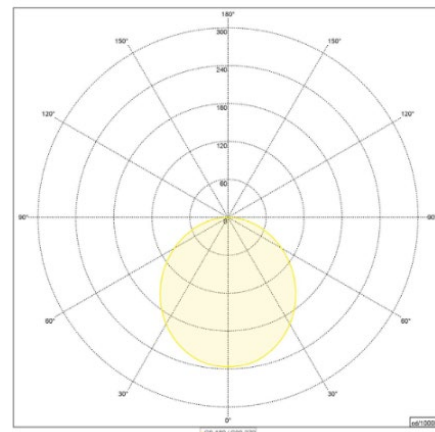

TECHNICAL DESCRIPTION

It's a product that brilliantly demonstrates our specialty in custom luminaire design. Choose from one of the 28 colors and perfectly match the pattern of the luminaire shade to the planned interior.

The ARCHISONIC® material, which was carefully developed and curated in collaboration with the London trend researchers Color Hive, is available in two thicknesses, 24 and 12 millimeters. The PET fibers from recycled water bottles make the material a sustainable and powerful source to meet your acoustic challenges.