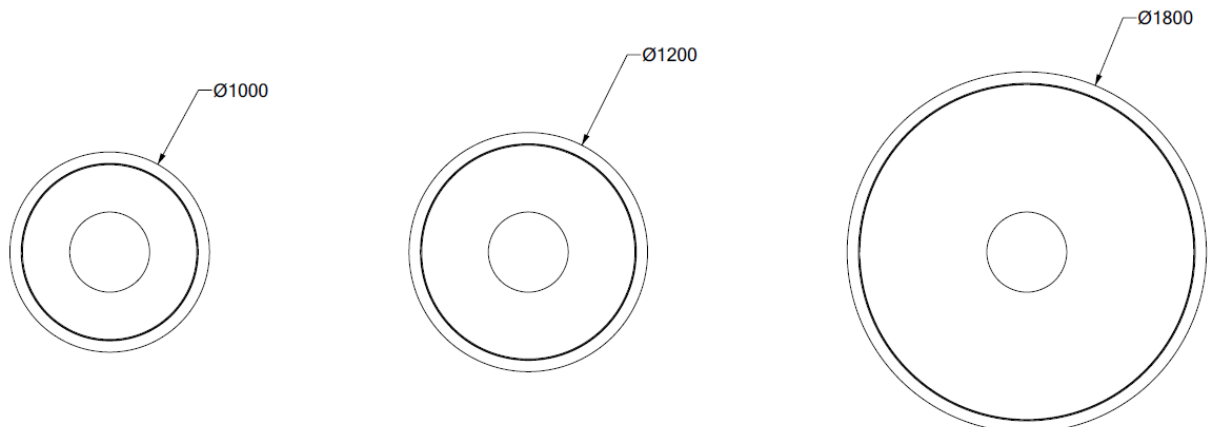

SUPPORTED BY

Climate KIC