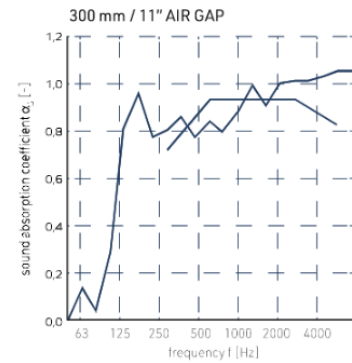

MATERIAL COMPOSITION

100% PET (min. 60% post-consumer)

FIRE TEST

DIN EN 13501-1 B-s1, d0
ASTM E-84 Class A

VOC-EMISSION

CDPH 01350 Pass
ISO 16000 (CDPH/EHLB/Standard Methode V1.2.)
EN 16516

COLOUR FASTNESS

ISO 105-B02, A1 Grade 6

MATERIAL REUTILISATION

ARCHISONIC® 24 mm 88 plastic bottles/m²
ARCHISONIC® 12 mm 53 plastic bottles/m²

SOUND ABSORPTION

DIN ISO 11654

24mm	aw 0.55 (no airgap) aw 0.65 (50 mm / 2" air gap) aw 0.90 (100 mm / 4" air gap) aw 0.95 (200 mm / 8" air gap)
12mm	aw 0.30 (no air gap)