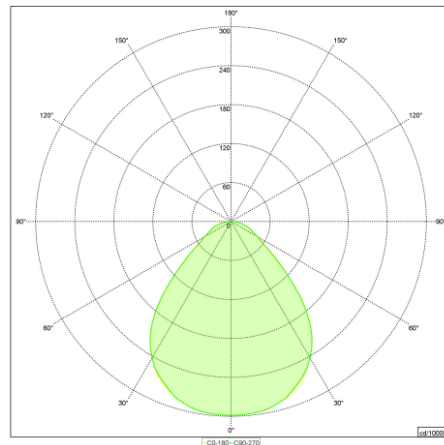

TECHNICAL DESCRIPTION

Amazing, how the light can be focused and directed in a targeted manner using the reflectors, thus guaranteeing the best illumination of workplaces. The processing of the recessed light sources ensures that the light in the acoustic panel almost disappears. The rounded corners of the floating sail create a secure feeling of space.

The material, ARCHISONIC®, which was carefully developed and curated in collaboration with the London trend researchers Color Hive, is available in two thicknesses, 24 and 12 millimeters. The PET fibers from recycled water bottles make the material a sustainable and powerful means to meet your acoustic challenges.