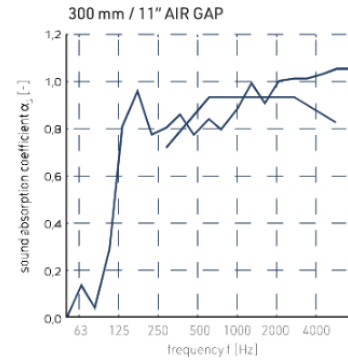

LIGHT

Light distribution: Direct

LAMP DESCRIPTION

Lamp Product: SMOOTHLINE
Lamp Typ: LED
Total Power: 31 W ⁽¹⁾ / 41 W ⁽²⁾
Luminous Flux of Light Source: 4488lm ⁽¹⁾ / 5835 lm ⁽²⁾
Usable luminous flux: 3061lm ⁽¹⁾ / 3980 lm ⁽²⁾
Colour rendering index (CRI): 90
Colour temperature (CCT): 4000 K

COLOUR FASTNESS

ISO 105-B02, A1 Grade 6

MATERIAL REUTILISATION

ARCHISONIC® 24 mm 88 plastic bottles/m2
 ARCHISONIC® 12 mm 53 plastic bottles/m2

SOUND ABSORPTION

DIN ISO 11654

24mm	aw 0.55 (no airgap) aw 0.65 (50 mm / 2" air gap) aw 0.90 (100 mm / 4" air gap) aw 0.95 (200 mm / 8" air gap)
12mm	aw 0.30 (no air gap)